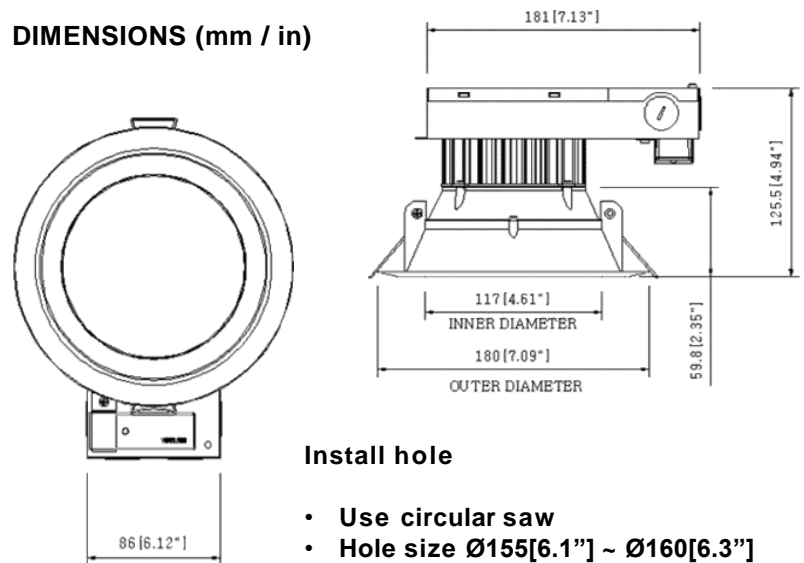

- Tolerance Range : ± 10%

PHYSICAL INFO	D×H
Dimension (mm / inch)	180 x 125.5 / 7.09 x 4.94
Weight (kg / lb)	0.98 / 2.16

CERTIFICATIONS & QUALIFICATIONS

Pending

DIMENSIONS (mm / in)

Install hole

- Use circular saw
- Hole size Ø155[6.1"] ~ Ø160[6.3"]
- AC line connection uses junction box

ORDERING INFORMATION

DL	06C		-	013	BT	CT	B	US	
Model	Size(inch)		-	Wattage	Control type		CCT	PKG	Country
Down Light	06	6 inch	-	013 13W	BT	BLE	CT 2700~6500K	B Seoul Semicon	US UNITED STATES