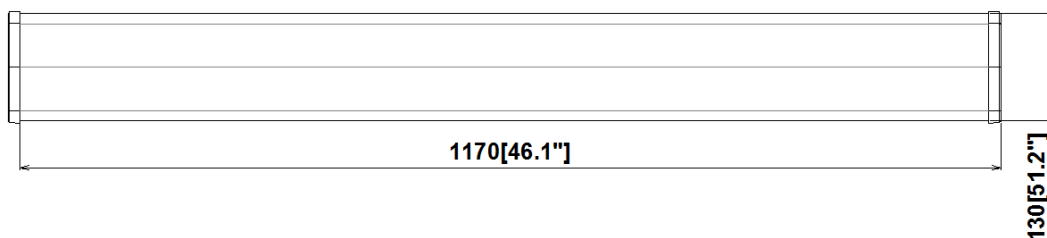

Accessory - Stainless Steel Hanging Bracket

PRODUCT SPECIFICATION

PERFORMANCE	TT4FT-045ZT50SUS
Light Output (lm)	6,200
Power (W)	45
LPW (lm/W)	139
CCT (K)	5,000
CRI (Ra)	> 80
Power Factor	> 0.9
Input Voltage	120 – 277

※ Tolerance ± 10%

PHYSICAL INFO	L×W×H
Dimension (mm / inch)	1200 x 135 x 118 / 47.2 x 5.3 x 4.6
Weight (kg / lb)	2.5 / 5.5

CERTIFICATIONS & QUALIFICATIONS

DIMENSIONS

[LIGHTING AREA]

LIGHT DISTRIBUTION & DISTANCE LUMINARY – TT4F-045ZT50SUS

CR = Room Cavity Ratio
RC = Effective Ceiling Cavity Reflectance
RW = Wall Reflectance

ORDERING INFORMATION

TT	4FT	-	045	ZT	50	HB
Model	Size(ft)	-	Wattage	Control type	CCT	Hanging Bracket
TURTLE	4FT 4feet	-	045 45W	ZT Dimming (1-10)	50 5,000K	HB Hanging Bracket