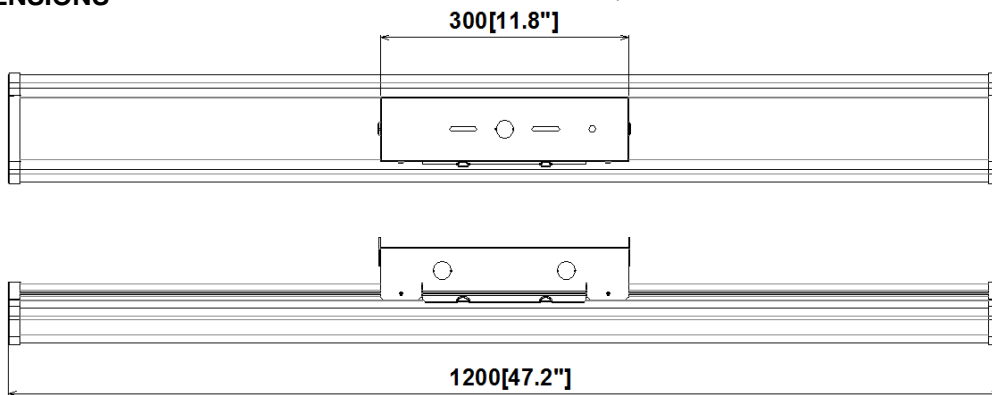

PRODUCT DESCRIPTION

- Injected Molded and Seamless for Maximum Durability
- System Input Power: 45W
- Efficacy: 139 lm/W
- Input Frequency: 50/60Hz
- On/Off
- IP65 – Protected: No ingress of Dust / Water projected from water jets in any direction.
- Dry & Wash Down Location

Accessory - Stainless Steel Hanging Bracket

PRODUCT SPECIFICATION

PERFORMANCE	TT4FT-045ZT50SUS
Light Output (lm)	6,200
Power (W)	45
LPW (lm/W)	139
CCT (K)	5,000
CRI (Ra)	> 80
Power Factor	> 0.9
Input Voltage	120 – 277

※ Tolerance ± 10%

PHYSICAL INFO	L×W×H
Dimension (mm / inch)	1200 x 135 x 118 / 47.2 x 5.3 x 4.6
Weight (kg / lb)	2.5 / 5.5

CERTIFICATIONS & QUALIFICATIONS

DIMENSIONS

[LIGHTING AREA]

LIGHT DISTRIBUTION & DISTANCE LUMINARY – TT4F-045ZT50SUS

CR = Room Cavity Ratio
RC = Effective Ceiling Cavity Reflectance
RW = Wall Reflectance

ORDERING INFORMATION

TT	4FT	-	045	ZT	50	HB
Model	Size(ft)	-	Wattage	Control type	CCT	Hanging Bracket
TURTLE	4FT 4feet	-	045 45W	ZT Dimming (1-10)	50 5,000K	HB Hanging Bracket