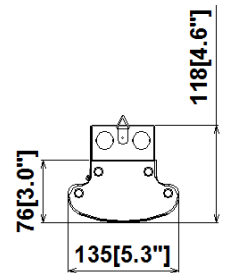

Accessory - Stainless Steel Hanging Bracket

PRODUCT SPECIFICATION

PERFORMANCE	TT4FT-045ZT50SUS
Light Output (lm)	6,200
Power (W)	45
LPW (lm/W)	139
CCT (K)	5,000
CRI (Ra)	> 80
Power Factor	> 0.9
Input Voltage	120 – 277

※ Tolerance ± 10%

PHYSICAL INFO	L×W×H
Dimension (mm / inch)	1200 x 135 x 118 / 47.2 x 5.3 x 4.6
Weight (kg / lb)	2.5 / 5.5

CERTIFICATIONS & QUALIFICATIONS

DIMENSIONS

[LIGHTING AREA]

LIGHT DISTRIBUTION & DISTANCE LUMINARY – TT4F-045ZT50SUS

CR = Room Cavity Ratio
RC = Effective Ceiling Cavity Reflectance
RW = Wall Reflectance

ORDERING INFORMATION

TT	4FT	-	045	ZT	50	HB
Model	Size(ft)	-	Wattage	Control type	CCT	Hanging Bracket
TURTLE	4FT 4feet	-	045 45W	ZT Dimming (1-10)	50 5,000K	HB Hanging Bracket